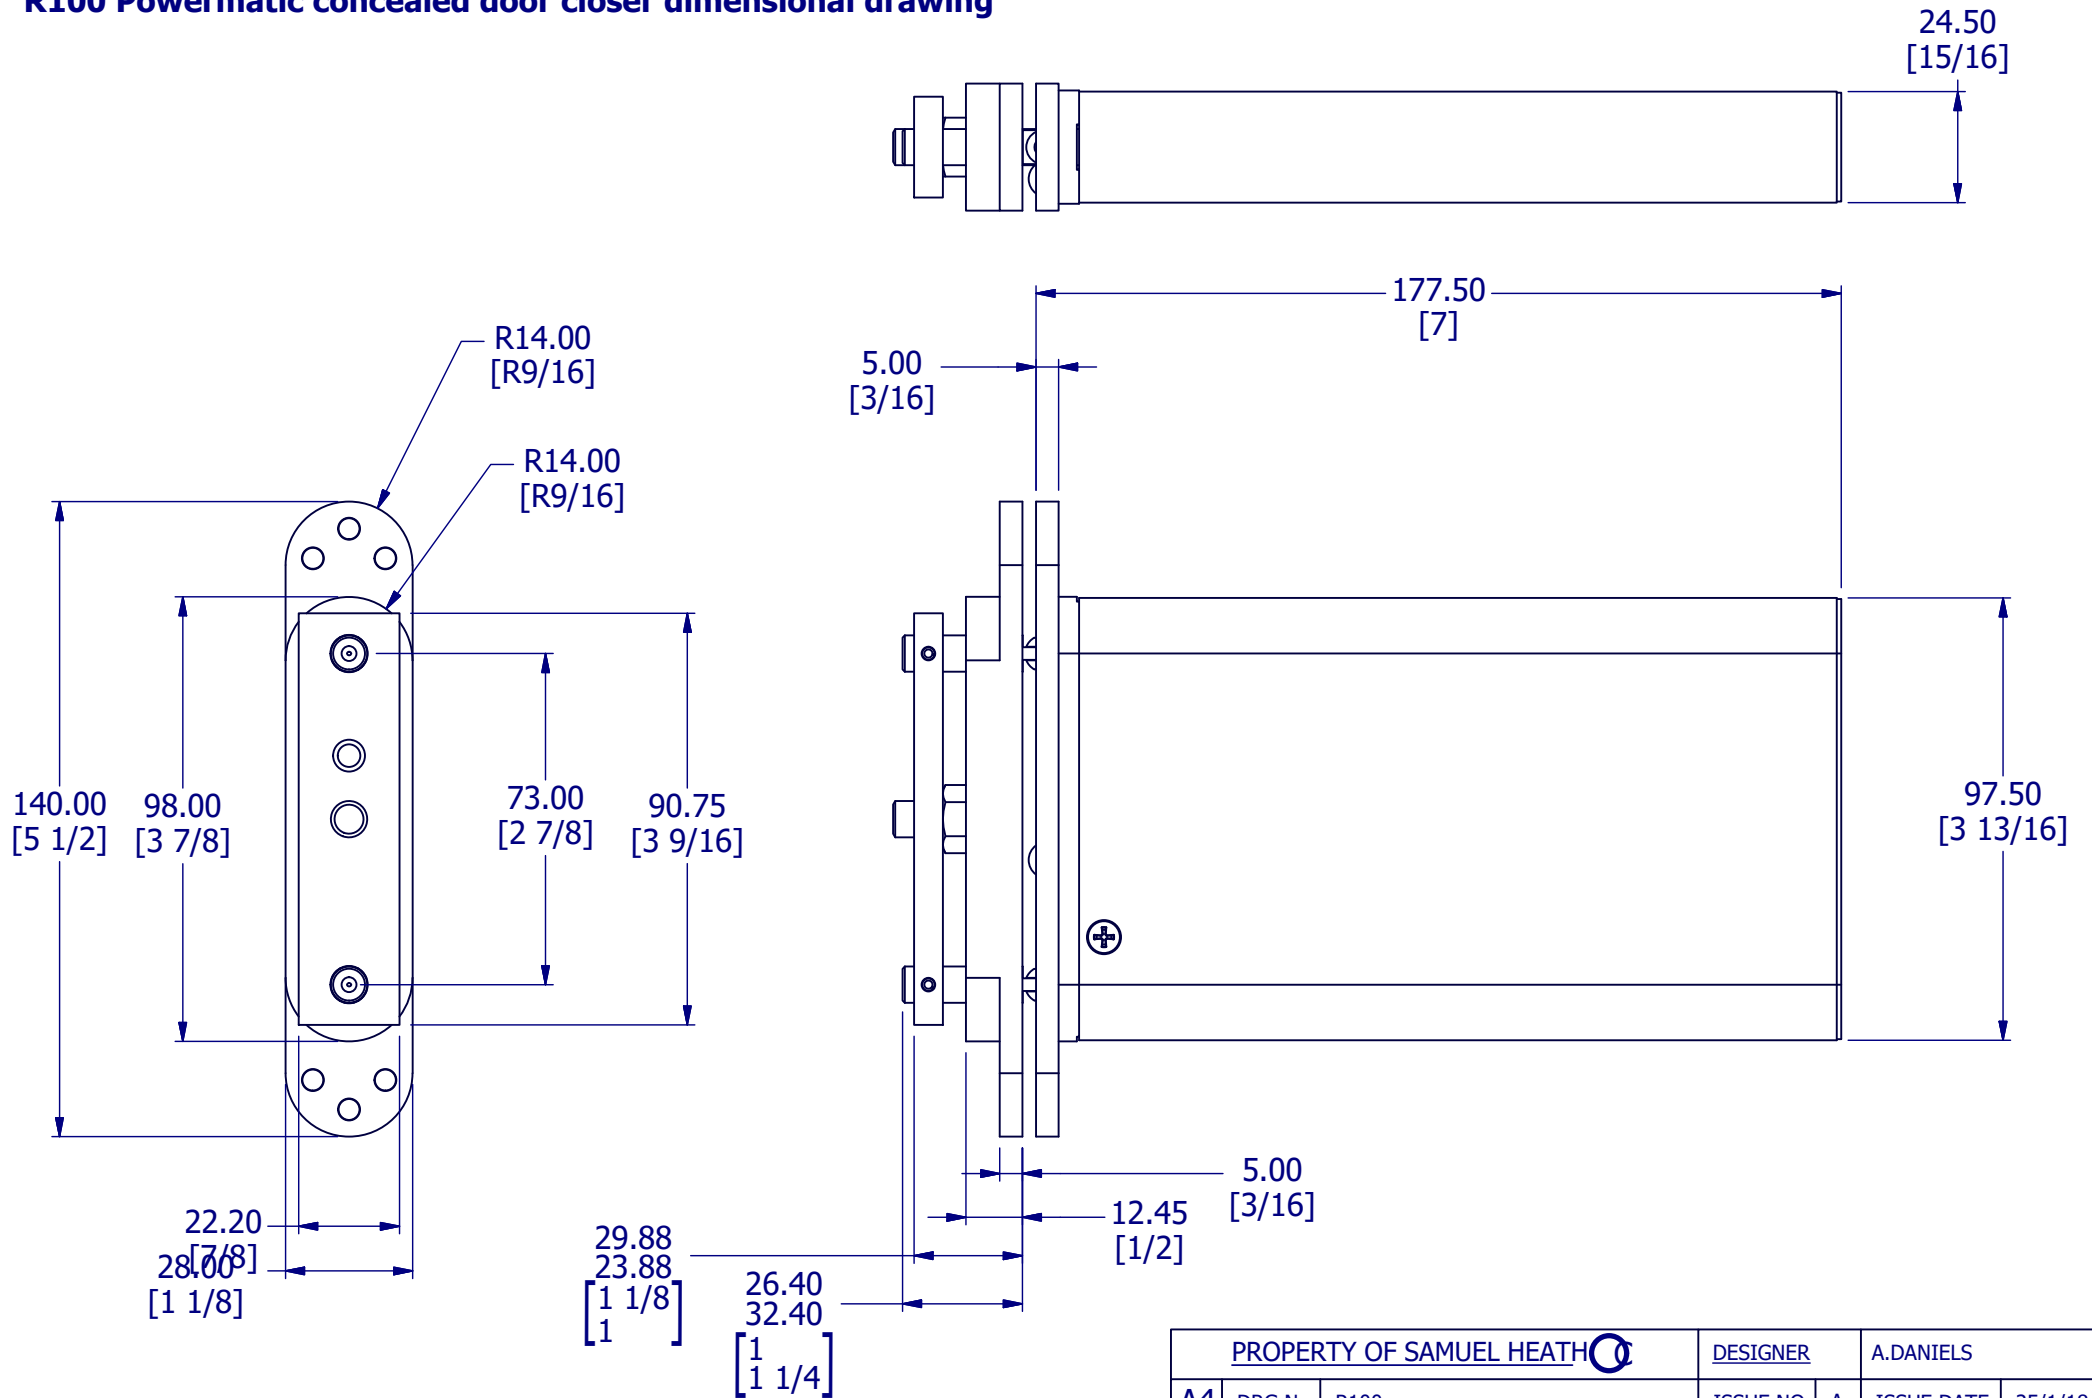

R100 Powermatic concealed door closer dimensional drawing

PROPERTY OF SAMUEL HEATH 			DESIGNER	A.DANIELS	
A4	DRG No	R100	ISSUE NO.	A	ISSUE DATE 25/1/18